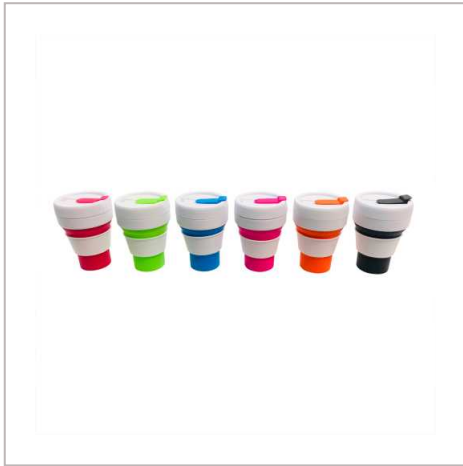

Collapsible Cup

THE COLLAPSIBLE CUP IS THE ALTERNATIVE FOR A DISPOSABLE CUP FOR USE AT HOME, AT WORK OR ON THE GO! A BRANDABLE GRIP IS SUPPLIED AS STANDARD MEANING THAT YOU CAN USE THE COLLAPSIBLE CUP FOR BOTH HOT AND COLD DRINKS. SIMPLE USE, COLLAPSE AND STORE AWAY FOR FUTURE USE.

| | |
|-------------------------------|--|
| BRANDING METHOD | Printed |
| MATERIAL | Silicone + PP |
| COLOURS | Orange, Blue, Black, Red, Green & Pink with White Lid & Grip |
| SIZE | 12.5cm in Height (5cm when Folded) |
| CAPACITY | 355ml |
| PRINT AREA | 30mm x 30mm on Grip |
| UNIT WEIGHT | 0.14kg |
| MOQ | 100 |
| PACKING | Poly Bagged |
| CARTON QUANTITY | 100pcs |
| CARTON WEIGHT | 14kg |
| CARTON DIMENSIONS | 45x40x35cm |
| ARTWORK | Required in any vectorised file format |
| PRODUCTION PROOF | Visuals supplied within 24 hours |
| PRE PRODUCTION SAMPLE | Approx 2 weeks from artwork approval |
| BULK TURNAROUND | Approx 3-5 weeks from artwork approval |
| COMMODITY CODE | 3924100000 |
| COUNTRY OF MANUFACTURE | China |