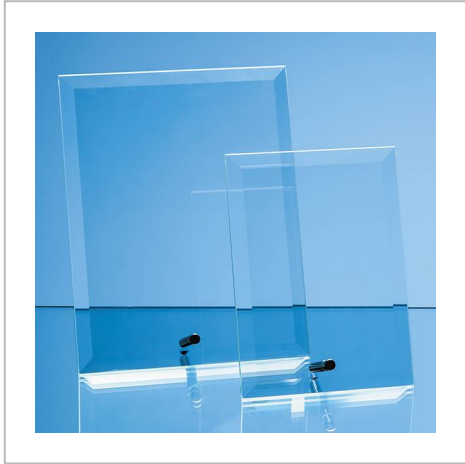

Jade Glass Bevelled Rectangle With Chrome Pin

18CM X 12.5CM X 5MM JADE GLASS BEVELLED RECTANGLE
WITH CHROME PIN

METHOD	Engraved
PRINT AREA	H120, W90
MATERIAL	Glass
COLOURS	Jade
SIZE	H180, W125
AWARD PACKAGING	White Skillet Boxes
WEIGHT	1.3KG
MOQ	1
CARTON QUANTITY	15
CARTON WEIGHT	20KG
CARTON DIMENSIONS	61cm x 46cm x 46cm