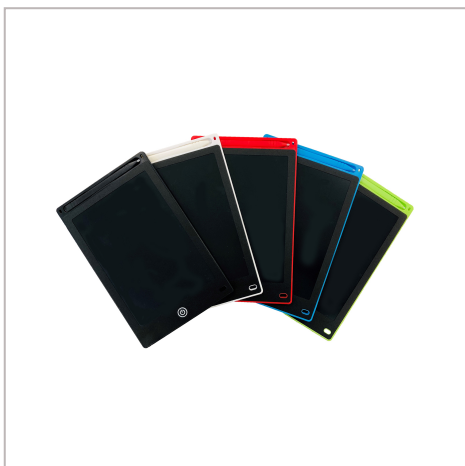

Erasable Memo Pad

OUR ERASABLE MEMO PAD IS THE NEW INNOVATIVE DESKTOP PRODUCT TO REPLACE YOUR PAPER NOTEPAD. SIMPLY WRITE YOUR NOTE ON THE SCREEN AND ONCE NOT NEEDED CAN BE ERASED WITH THE CLICK OF A BUTTON. THE LIGHTWEIGHT LCD WRITING SCREEN IS DESIGNED TO FEEL JUST LIKE WRITING ON PAPER. LOCKING SWITCH IF YOU DON'T WANT YOUR MESSAGE TO BE ERASED. AVAILABLE IN 5 STANDARD COLOURS: BLACK, WHITE, RED, BLUE & GREEN. COMPLETE WITH STYLUS FOR WRITING. SUPPLIED IN STANDARD BOX PACKAGING. MINIMUM JUST 100PCS.

BRANDING METHOD	Pad Printed
MATERIAL	ABS
COLOURS	Black, Blue, Green, Pink, Red & White
SIZE	4.4" - 116mm x 88mm or 8.5" - 225mm x 145mm
PRINT AREA	30mm x 15mm (Based on 4.4") or 50mm x 20mm (Based on 8.5")
UNIT WEIGHT	0.11kg
MOQ	100
PACKING	Individually Poly Bagged (Based on 4.4") or Standard Box (Based on 8.5")
CARTON QUANTITY	200pcs (Based on 4.4") or 100pcs (Based on 8.5")
CARTON WEIGHT	8kg (Based on 4.4") or 11kg (Based on 8.5")
CARTON DIMENSIONS	52x31.5x23.5cm
ARTWORK	Required in any vectorised file format
PRODUCTION PROOF	Visuals supplied within 24 hours
PRE PRODUCTION SAMPLE	Approx 2 weeks from artwork approval
BULK TURNAROUND	Approx 3-4 weeks from artwork approval
COMMODITY CODE	3926100000
COUNTRY OF MANUFACTURE	China