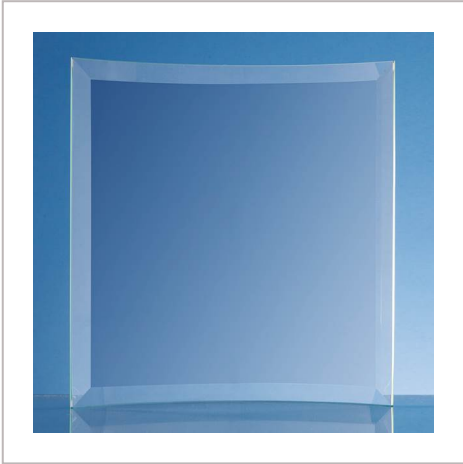

## Jade Glass Bevelled Crescent

22.5CM X 20.5CM X 5MM JADE GLASS BEVELLED CRESCENT

<b>METHOD</b>	Engraved
<b>PRINT AREA</b>	H170, W170
<b>MATERIAL</b>	Glass
<b>COLOURS</b>	Jade
<b>SIZE</b>	H225, W205
<b>AWARD PACKAGING</b>	White Skillet Boxes
<b>WEIGHT</b>	1.3KG
<b>MOQ</b>	1
<b>CARTON QUANTITY</b>	15
<b>CARTON WEIGHT</b>	20KG
<b>CARTON DIMENSIONS</b>	61cm x 46cm x 46cm