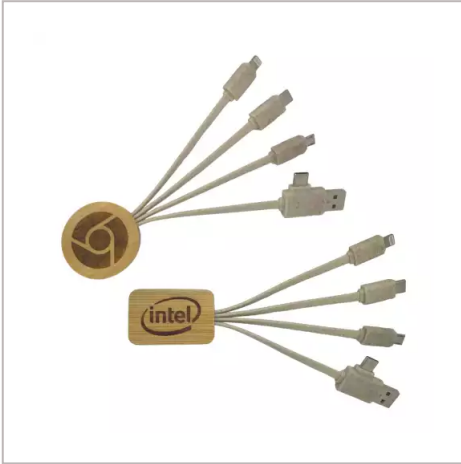

Bamboo Multi Cable

THE BAMBOO MULTI CABLE IS SUPPLIED WITH A LIGHTNING, MICRO USB, TYPE C & USB FITMENT. THE CHARGING CABLE HAS A CIRCULAR OR RECTANGULAR SHAPE HEAD.THE CHARGING CABLES ARE MADE FROM WHEAT STRAW. SUPPLIED IN JUST 12 WORKING DAYS.

SHAPE	Circular / Rectangular
FITTING	Dual USB-C & USB-A input & USB-C, Lightning, Micro-USB output
BRANDING METHOD	Laser engraved one side
MATERIAL	FSC Bamboo
PRINT AREA	37mm x 18mm - Rectangle / 30mm diameter - round
UNIT WEIGHT	0.04kg
MOQ	10
PACKING	Biodegradable Bags
CARTON QUANTITY	200pcs
CARTON WEIGHT	8kg
CARTON DIMENSIONS	45x29x30cm
ARTWORK	Required in any vectorised file format
PRODUCTION PROOF	Visuals supplied within 24 hours
PRE PRODUCTION SAMPLE	Approx 3 days from artwork approval
BULK TURNAROUND	Approx 12 days from artwork approval
COMMODITY CODE	8544421900
COUNTRY OF MANUFACTURE	China