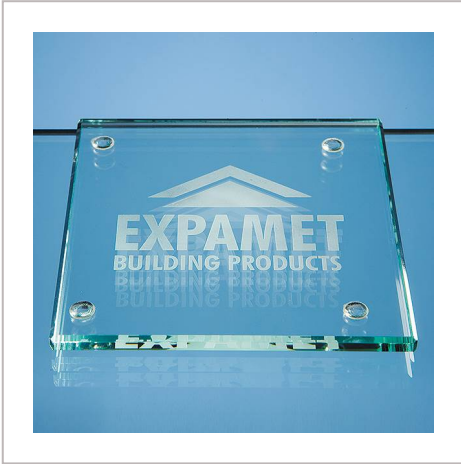

Jade Glass Square Coaster

10CM JADE GLASS SQUARE COASTER

METHOD	Engraved
PRINT AREA	H70, W70
MATERIAL	Glass
COLOURS	Jade
SIZE	H6, W100
AWARD PACKAGING	White Skillet Boxes
WEIGHT	1.3KG
MOQ	1
CARTON QUANTITY	15
CARTON WEIGHT	20KG
CARTON DIMENSIONS	61cm x 46cm x 46cm